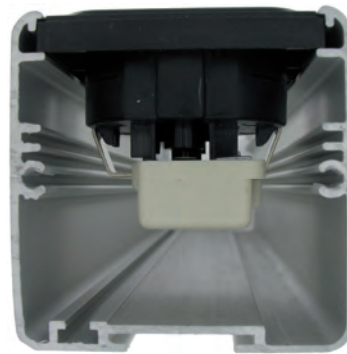

C760

C770

C780

OEC profiles are made of fully anodized aluminum. Two colours are available, black and blank aluminum. The use of aluminium in OEC PDUs serves as a strong and flexible basis for a large variety of applications. There are various models which fulfill specific applications in CT, Industry, Healthcare and Office environments.

Configurations

The maximum length of OEC PDUs is 5m, however the length can be adjusted accordingly to house the required sockets. The adjustable length prevents the waste of space.

- single profile
- double profile vertical
- double profile horizontal

C790

Technical Specifications

- C760 (Metric: 59mm x 45mm) (GB & USA 2,32" x 1,77")
- C770 (Metric: 70mm x 70mm) (GB & USA 2,76" x 2,76")
- C780 (Metric: 59mm x 49mm) (GB & USA 2,32" x 1,93")
- C790 (Metric: 59mm x 59mm) (GB & USA 2,32" x 2,32")
- C800 (Metric: 59mm x 90mm) (GB & USA 2,32" x 3,54")