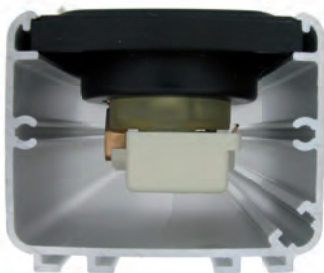

C760

C770

C780

OEC profiles are made of fully anodized aluminum. Two colours are available, black and blank aluminum. The use of aluminium in OEC PDUs serves as a strong and flexible basis for a large variety of applications. There are various models which fulfill specific applications in CT, Industry, Healthcare and Office environments.

Configurations

The maximum length of OEC PDUs is 5m, however the length can be adjusted accordingly to house the required sockets. The adjustable length prevents the waste of space.

- single profile
- double profile vertical
- double profile horizontal

C790

Technical Specifications

- C760 (Metric: 59mm x 45mm) (GB & USA 2,32" x 1,77")
- C770 (Metric: 70mm x 70mm) (GB & USA 2,76" x 2,76")
- C780 (Metric: 59mm x 49mm) (GB & USA 2,32" x 1,93")
- C790 (Metric: 59mm x 59mm) (GB & USA 2,32" x 2,32")
- C800 (Metric: 59mm x 90mm) (GB & USA 2,32" x 3,54")

CEE 16A,
380V, 5-pole,
red female

Plugs

OEC also offers a variety of plugs that can be connected to your specification.

CEE 7/4 Schuko

UK plug

GST

CEE 16A and 32A 3-pole blue
male and female

CEE 16A 5-pole red male and female